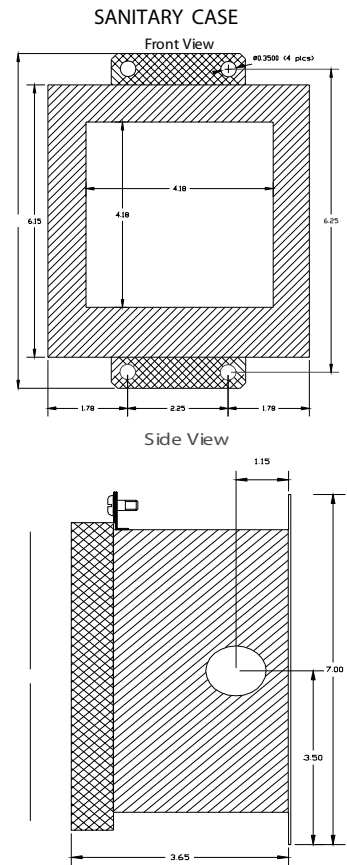

DISCONTINUED!!!!!!!!!!!!!!!!!!!!!! SEE MODEL: NTM-F

525 C.LOOP MECHANICALS & TYPICAL CONNECTIONS FLAT PACK W/WIRES

MECHANICALS FOR POWER SUPPLIES

SIDE VIEW

OPEN FRAME POWER SUPPLY TYPICAL CONNECTIONS

OUTPUTS P/N 81-3110, 5VDC OUT

- 5 - GROUND
- 6 - +VCC

TYPICAL CONNECTIONS

POWER PACK STYLE

ORDER P/N 75-3110 FOR 5VDC

F#87MC525.DWG

FAX: 520-790-2808
E-MAIL: sales@otekcorp.com
TOLL FREE: 1-877-227-6835

520-748-7900

OTTEK™
CORP.