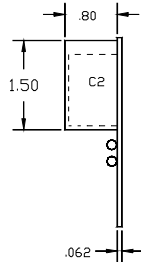

DISCONTINUED!!!!!!!!!!!!!!!!!!!!!! SEE MODEL: NTM-F

525 C.LOOP MECHANICALS & TYPICAL CONNECTIONS FLAT PACK W/WIRES

MECHANICALS FOR POWER SUPPLIES

SIDE VIEW

OPEN FRAME POWER SUPPLY TYPICAL CONNECTIONS

OUTPUTS P/N 81-3110, 5VDC OUT

- 5 - GROUND
- 6 - +VCC

TYPICAL CONNECTIONS

POWER PACK STYLE

ORDER P/N 75-3110 FOR 5VDC

F#87MC525.DWG

FAX: 520-790-2808
E-MAIL: sales@otekcorp.com
TOLL FREE: 1-877-227-6835

520-748-7900

OTTEK™
CORP.