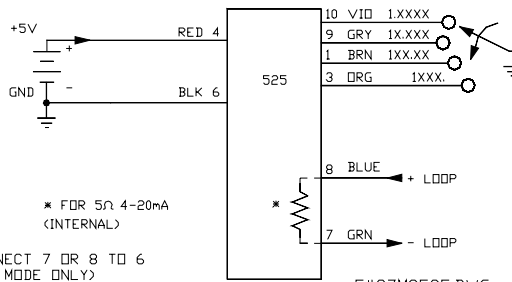

DISCONTINUED!!!!!!!!!!!!!!!!!!!!!! SEE MODEL: NTM-F

525 C.LOOP MECHANICALS & TYPICAL CONNECTIONS FLAT PACK W/WIRES

MECHANICALS FOR POWER SUPPLIES

SIDE VIEW

OPEN FRAME POWER SUPPLY TYPICAL CONNECTIONS

OUTPUTS P/N 81-3110, 5VDC OUT

- 5 - GROUND
- 6 - +VCC

TYPICAL CONNECTIONS

POWER PACK STYLE

ORDER P/N 75-3110 FOR 5VDC

F#87MC525.DWG

FAX: 520-790-2808
E-MAIL: sales@otekcorp.com
TOLL FREE: 1-877-227-6835

520-748-7900

OTTEK™
CORP.