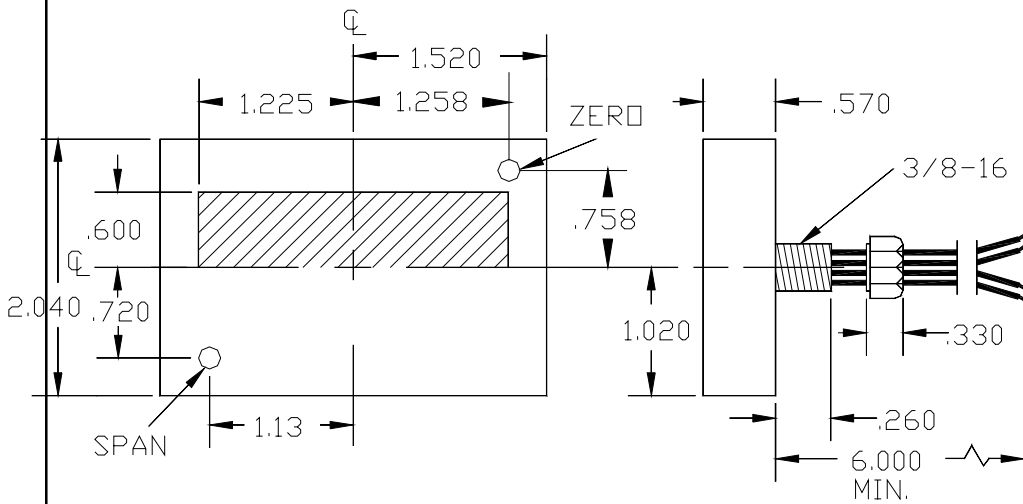

DISCONTINUED!!!!!!!!!!!!!!!!!!!!!! SEE MODEL: NTM-F

525 C.LOOP MECHANICALS & TYPICAL CONNECTIONS FLAT PACK W/WIRES

MECHANICALS FOR POWER SUPPLIES

SIDE VIEW

OPEN FRAME POWER SUPPLY TYPICAL CONNECTIONS

OUTPUTS P/N 81-3110, 5VDC OUT

- 5 - GROUND
- 6 - +VCC

TYPICAL CONNECTIONS

POWER PACK STYLE

ORDER P/N 75-3110 FOR 5VDC

F#87MC525.DWG

FAX: 520-790-2808
E-MAIL: sales@otekcorp.com
TOLL FREE: 1-877-227-6835

520-748-7900

OTTEK™
CORP.