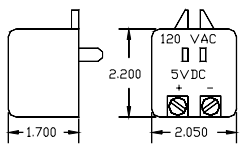

DISCONTINUED!!!!!!!!!!!!!!!!!!!!!! SEE MODEL: NTM-F

525 C.LOOP MECHANICALS & TYPICAL CONNECTIONS FLAT PACK W/WIRES

MECHANICALS FOR POWER SUPPLIES

SIDE VIEW

OPEN FRAME POWER SUPPLY TYPICAL CONNECTIONS

OUTPUTS P/N 81-3110, 5VDC OUT

- 5 - GROUND
- 6 - +VCC

TYPICAL CONNECTIONS

POWER PACK STYLE

ORDER P/N 75-3110 FOR 5VDC

F#87MC525.DWG

FAX: 520-790-2808
E-MAIL: sales@otekcorp.com
TOLL FREE: 1-877-227-6835

520-748-7900

OTTEK™
CORP.