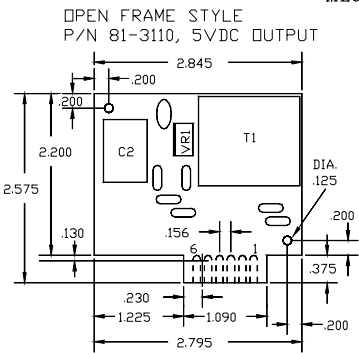

DISCONTINUED!!!!!!!!!!!!!!!!!!!!!! SEE MODEL: NTM-F

525 C.LOOP MECHANICALS & TYPICAL CONNECTIONS FLAT PACK W/WIRES

MECHANICALS FOR POWER SUPPLIES

SIDE VIEW

OPEN FRAME POWER SUPPLY TYPICAL CONNECTIONS

OUTPUTS P/N 81-3110, 5VDC OUT

- 5 - GROUND
- 6 - +VCC

TYPICAL CONNECTIONS

POWER PACK STYLE

ORDER P/N 75-3110 FOR 5VDC

F#87MC525.DWG

FAX: 520-790-2808
E-MAIL: sales@otekcorp.com
TOLL FREE: 1-877-227-6835

520-748-7900

OTTEK™
CORP.